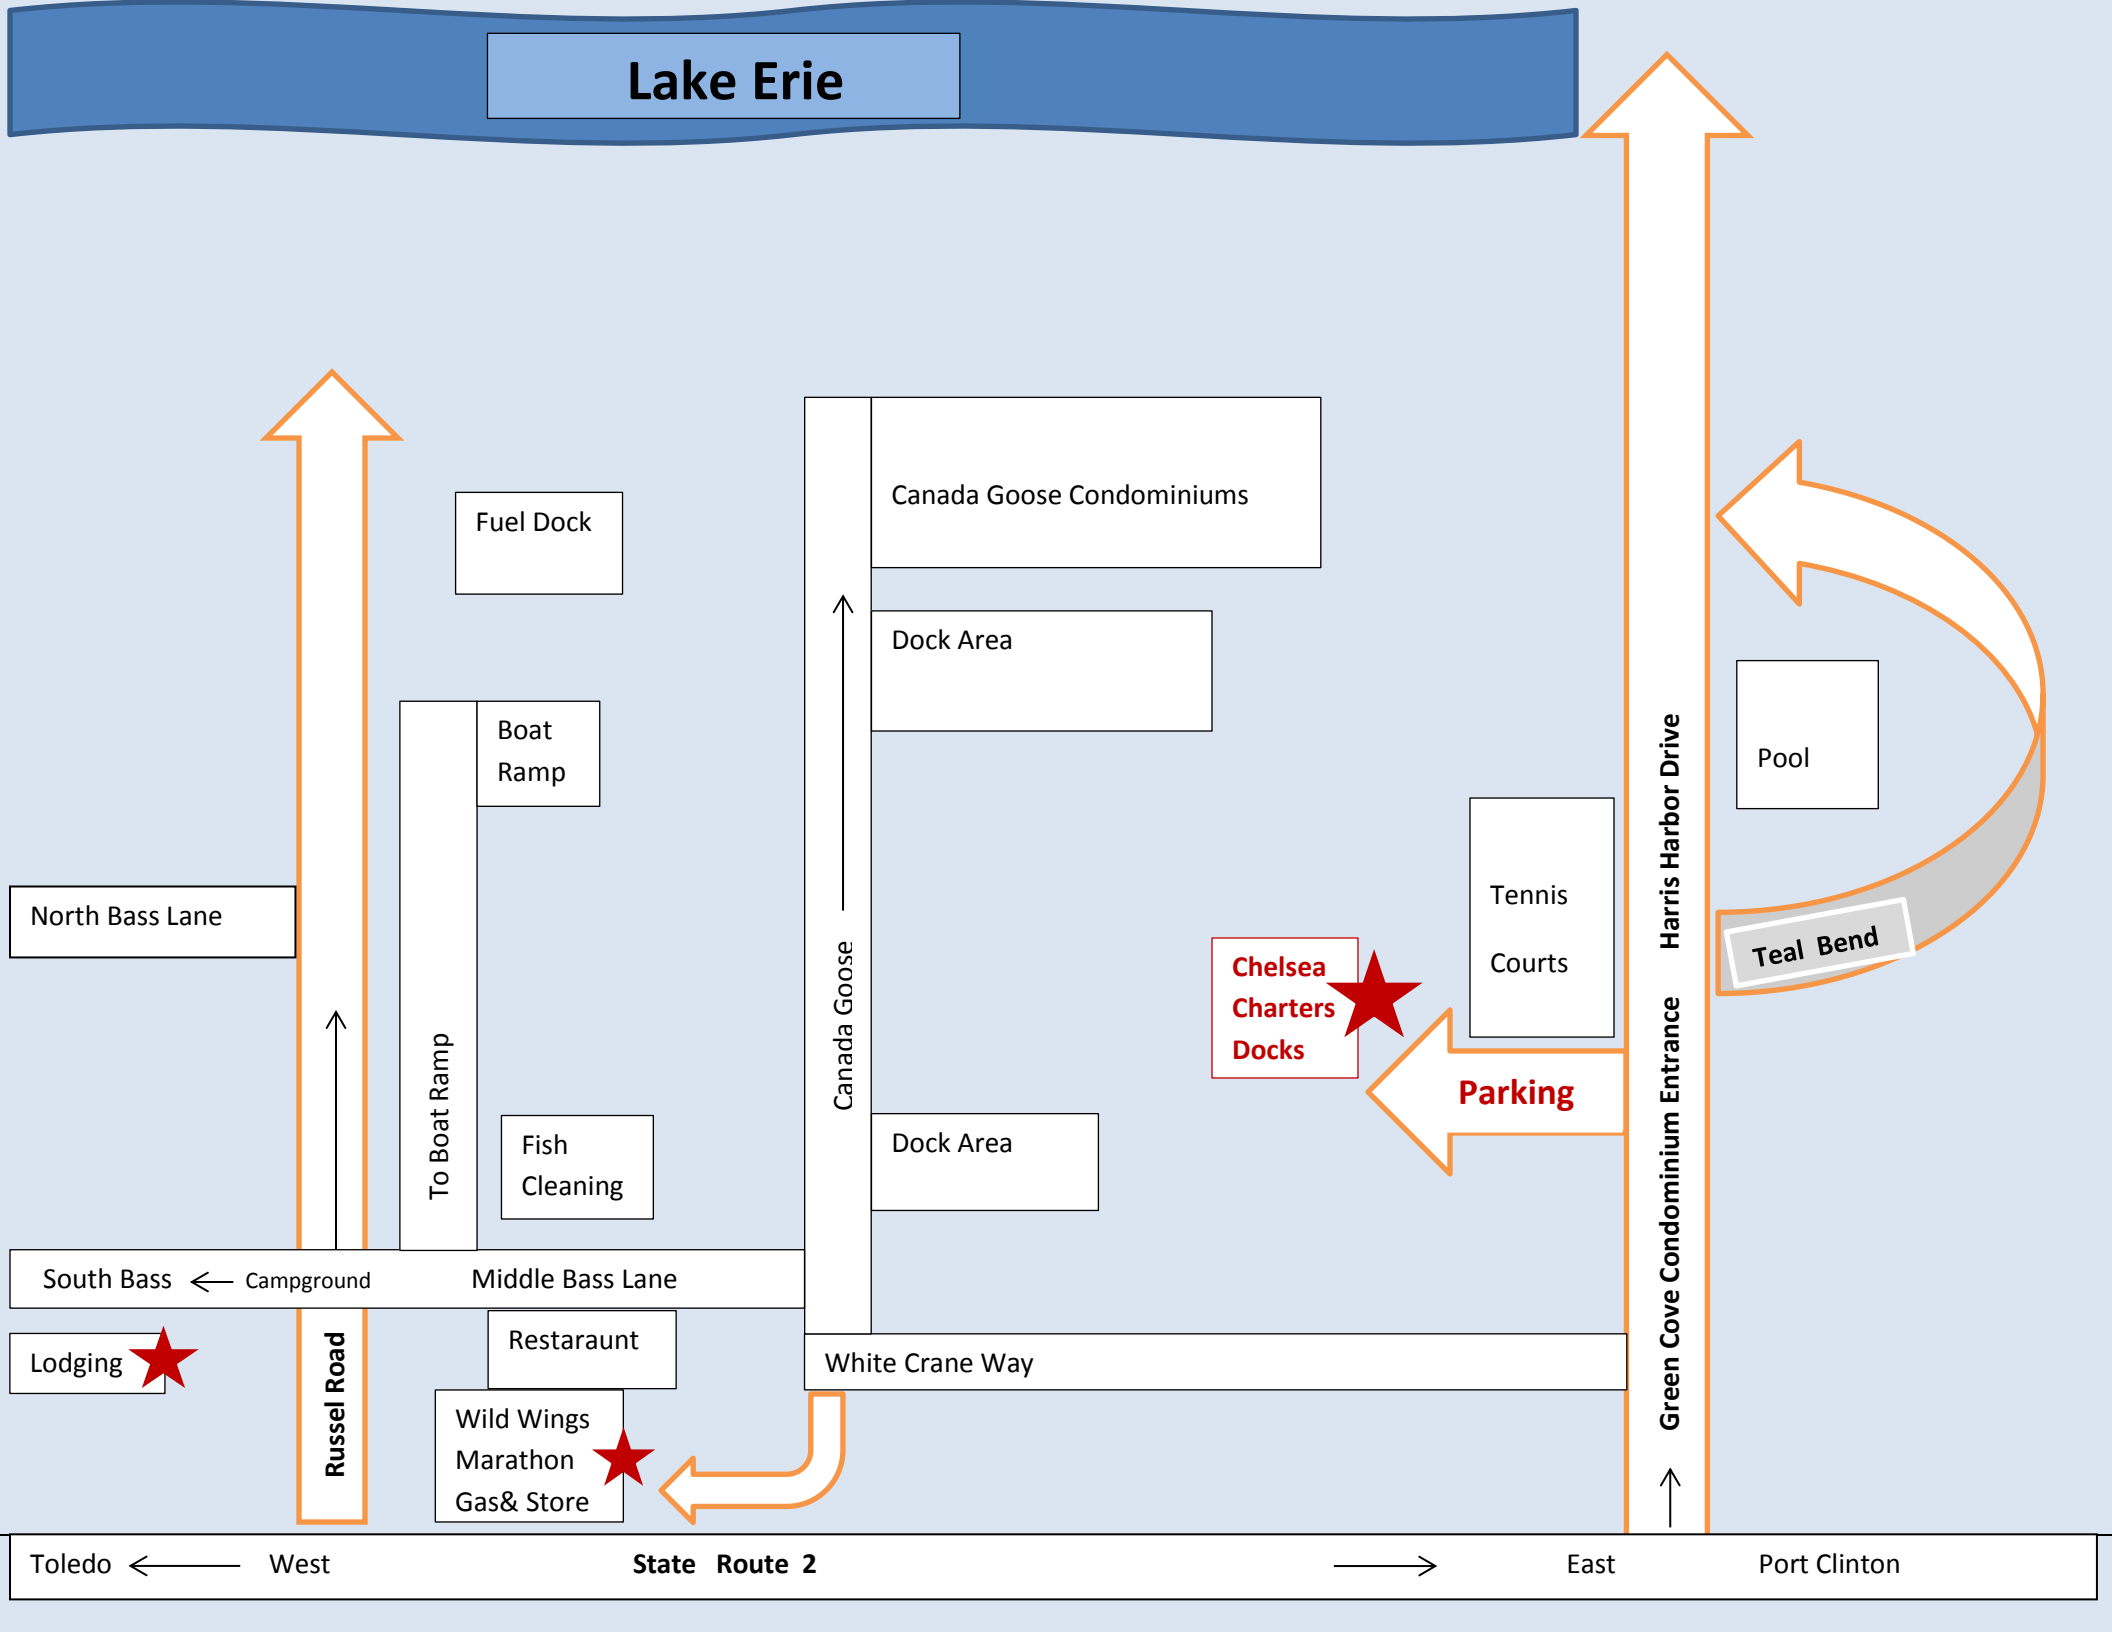

Lake Erie

North Bass Lane

Fuel Dock

Canada Goose Condominiums

Dock Area

Boat Ramp

Fish Cleaning

Dock Area

Tennis Courts

Chelsea Charters Docks

Parking

Pool

Teal Bend

South Bass ← Campground

Middle Bass Lane

Lodging

Restaraunt

White Crane Way

Wild Wings
Marathon
Gas& Store

Harris Harbor Drive
Green Cove Condominium Entrance

Toledo ← West

State Route 2

→ East

East

Port Clinton